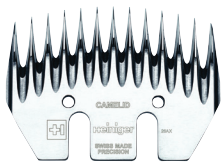

712-670 Heiniger XTRA Sheep Shearer

XPERT Shearer

This shearer offers a low vibration level thanks to the unique connection between the clipper head and fiberglass housing. Quiet and cool operation ensure user and animal comfort. Blades are interchangeable and the quick tension adjustment knob makes this shearer versatile for many grooming situations. The cord is 16' long. Single-speed rotary motor runs at 2,500 double strokes per minute. Clipper comes complete with durable hard case, Heiniger Edge Cutter - Ovina Comb blade set, screwdriver, brush, blade oil and instruction manual.

708-203 Heiniger XPERT Single Speed Shearer

Heiniger

Replacement Cutters & Combs

714-010 Jet Cutter

714-020 Ovina Comb

714-078 Topaz Comb

714-011 Diamond Cutter

714-025 CamellID

714-117 Ovina Premium Comb

714-151 Edge Cutter

714-059 Warrior Comb

Blade Sets

714-000 Edge-Ovina Blade Set

714-001 Jet-Ovina Blade Set

714-182 Jet-Ovina Premium Blade Set

Blade Care 3 in 1